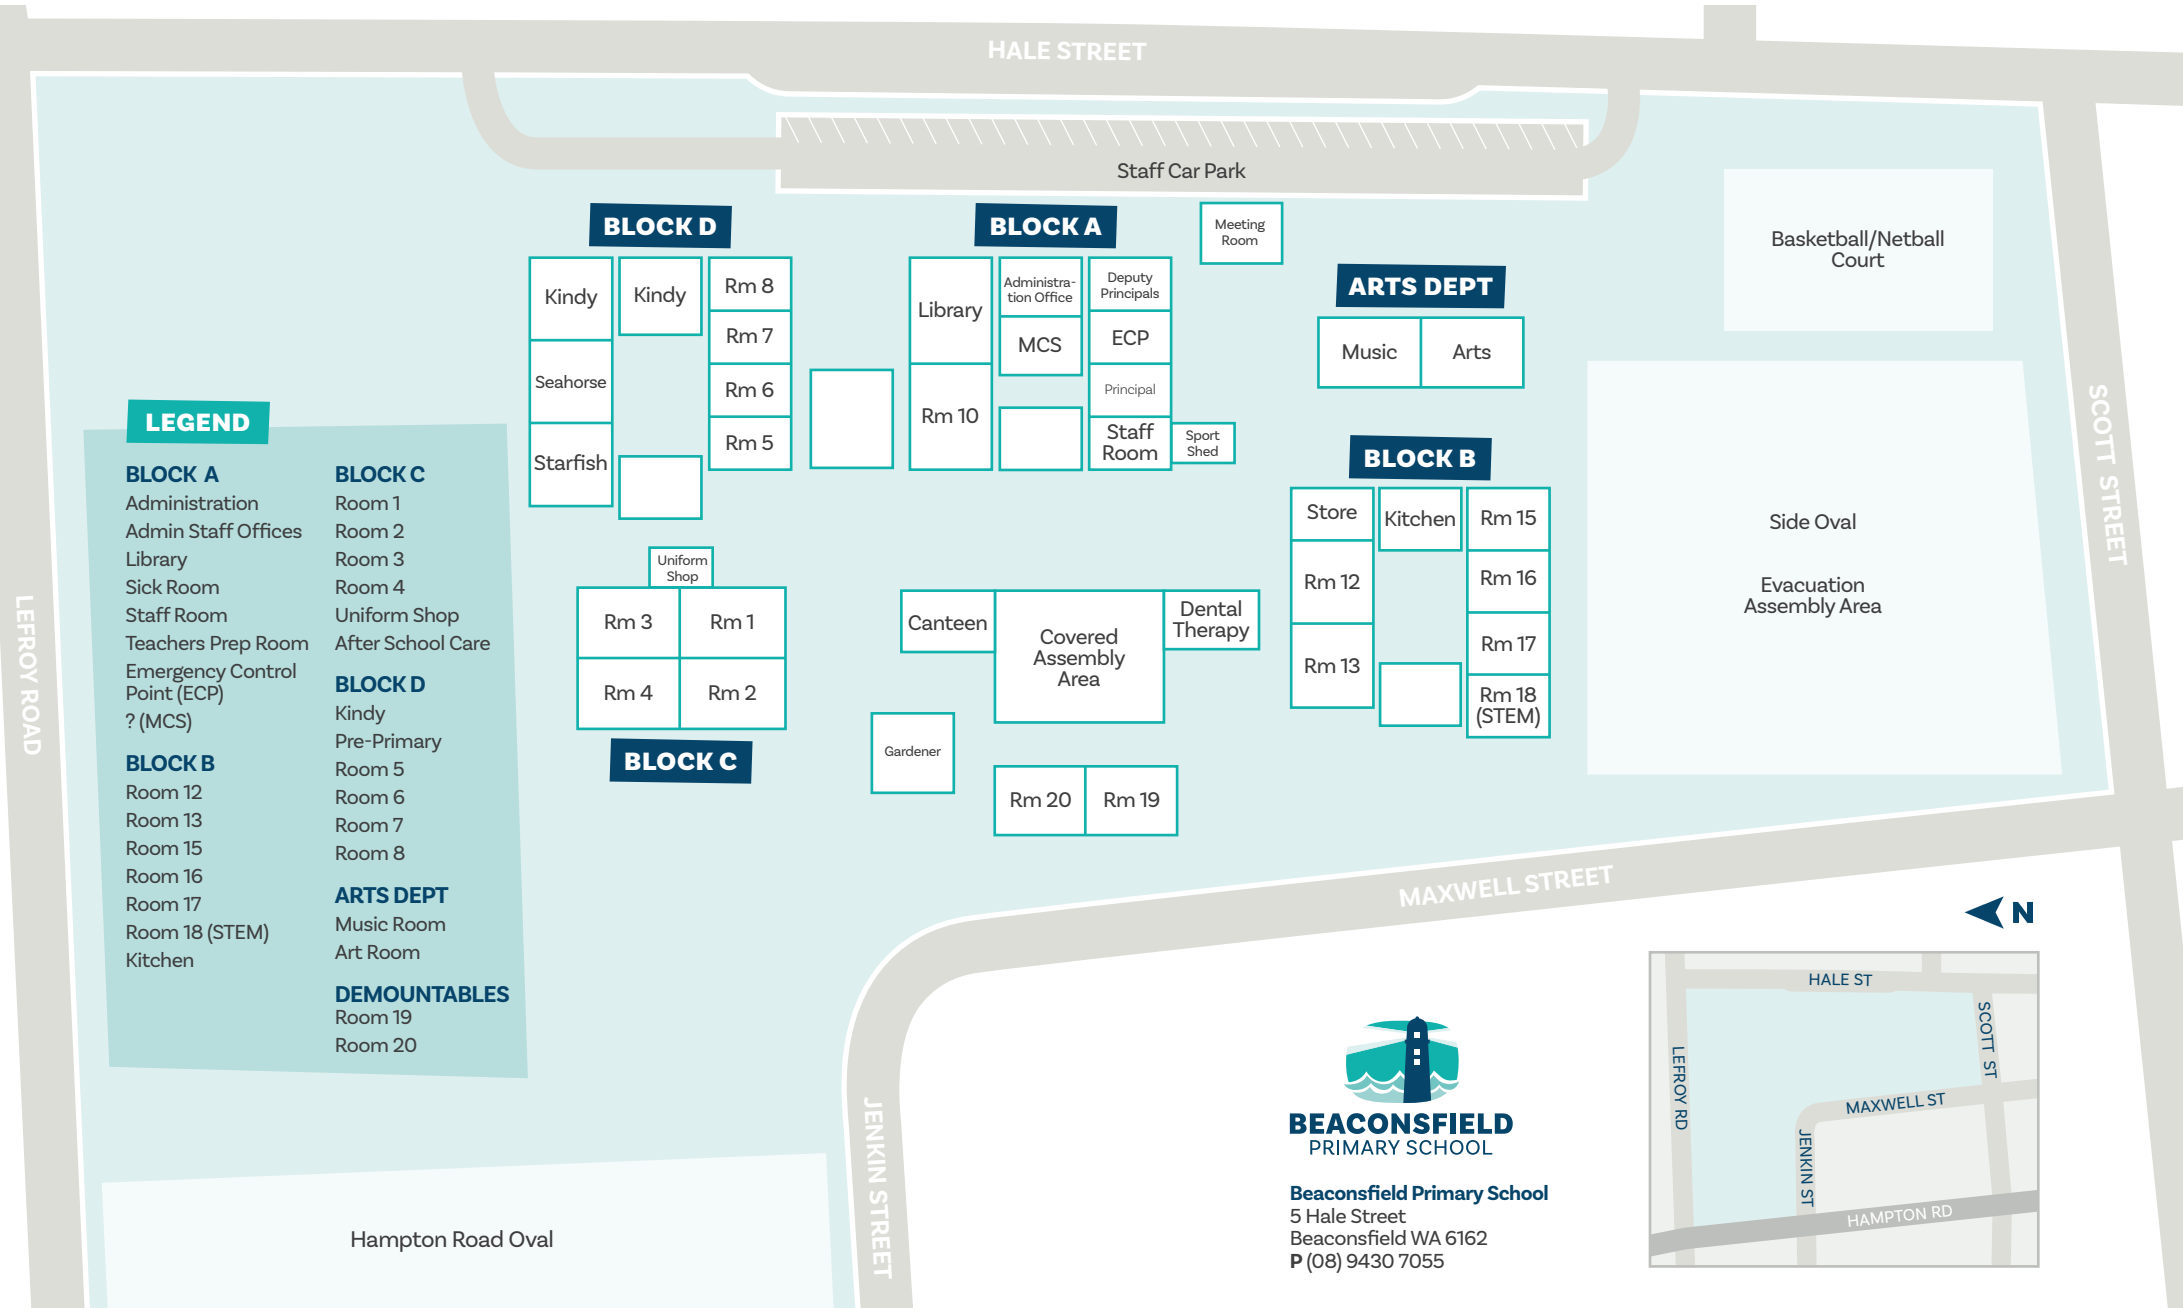

Beaconsfield Primary School Map

LEGEND

BLOCK A

- Administration
- Admin Staff Offices
- Library
- Sick Room
- Staff Room
- Teachers Prep Room
- Emergency Control Point (ECP)
- ? (MCS)

BLOCK C

- Room 1
- Room 2
- Room 3
- Room 4
- Uniform Shop
- After School Care

BLOCK D

- Kindy
- Pre-Primary
- Room 5
- Room 6
- Room 7
- Room 8

ARTS DEPT

- Music Room
- Art Room

DEMOUNTABLES

- Room 19
- Room 20

BLOCK B

- Room 12
- Room 13
- Room 15
- Room 16
- Room 17
- Room 18 (STEM)
- Kitchen

BLOCK D

BLOCK A

ARTS DEPT

BLOCK B

BLOCK C

Hampton Road Oval

Beaconsfield Primary School
5 Hale Street
Beaconsfield WA 6162
P (08) 9430 7055