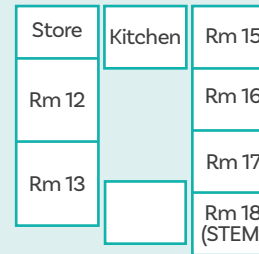

BLOCK D

BLOCK A

ARTS DEPT

BLOCK B

BLOCK C

Hampton Road Oval

Beaconsfield Primary School
5 Hale Street
Beaconsfield WA 6162
P (08) 9430 7055